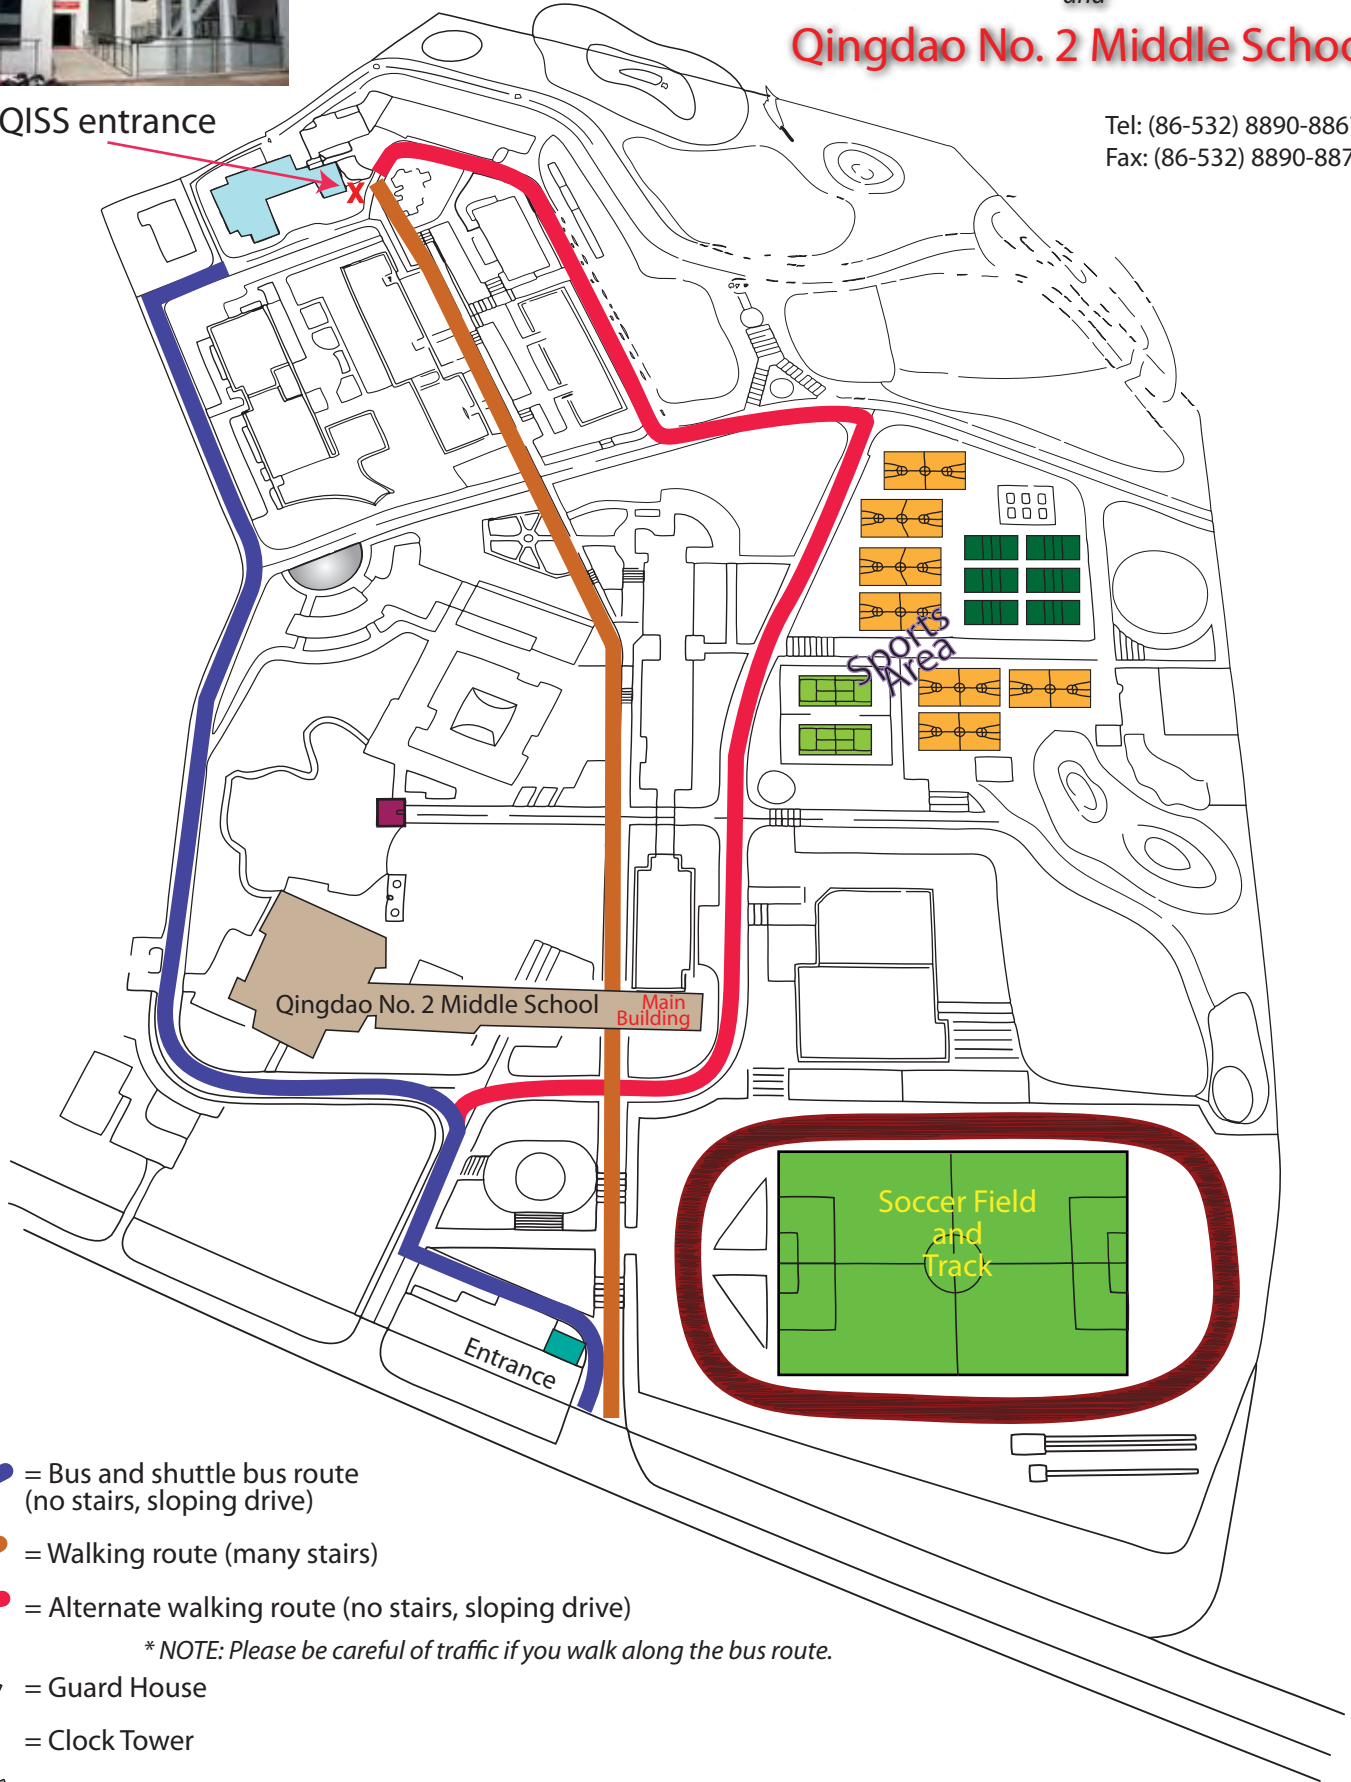

Campus Map
**Qingdao No. 1 International School
 Shandong (QISS)**
and
Qingdao No. 2 Middle School

Tel: (86-532) 8890-8867
 Fax: (86-532) 8890-8876

QISS entrance

-  = Bus and shuttle bus route (no stairs, sloping drive)
-  = Walking route (many stairs)
-  = Alternate walking route (no stairs, sloping drive)

* NOTE: Please be careful of traffic if you walk along the bus route.

-  = Guard House
-  = Clock Tower
-  = Observatory

山东省青岛第一国际学校
 青岛市松岭路70号青岛二中内
 中国266061

Qingdao No.1 International School Shandong
 (Inside Qingdao No.2 Middle School)
 70 Songling Road
 Qingdao 266061